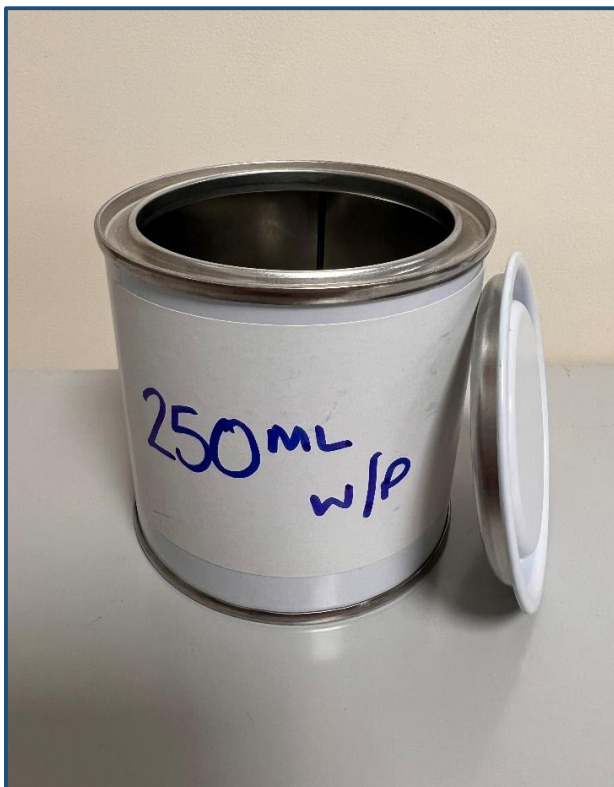

250ml White Lever Lid Tin

Also available in:

- Plain/Plain
- White/Lacquer
- Plain/Lacquer
- Printed Design
- Digitally Labelled

Description: 250ml White/Plain Lever Lid Tin

Product Code (Sure-Can): 250ML-WP-LL

Thickness: 0.23mm

Body Type: 3mm Overlap

Body External: White

Body Internal: Plain

Lid Type: 74mm White/Plain ST Lids

Bottom Internal/External: Plain

Diameter: 74mm \pm 0.5mm

Height: 74mm \pm 1mm

Volume: 250ml

Weight: 60g (Inc lid)

Delivery Details

Pallet Dimension: 1200 x 1000

Pallet Qty: 1,960

Cans per layer: 196 (10 layers)