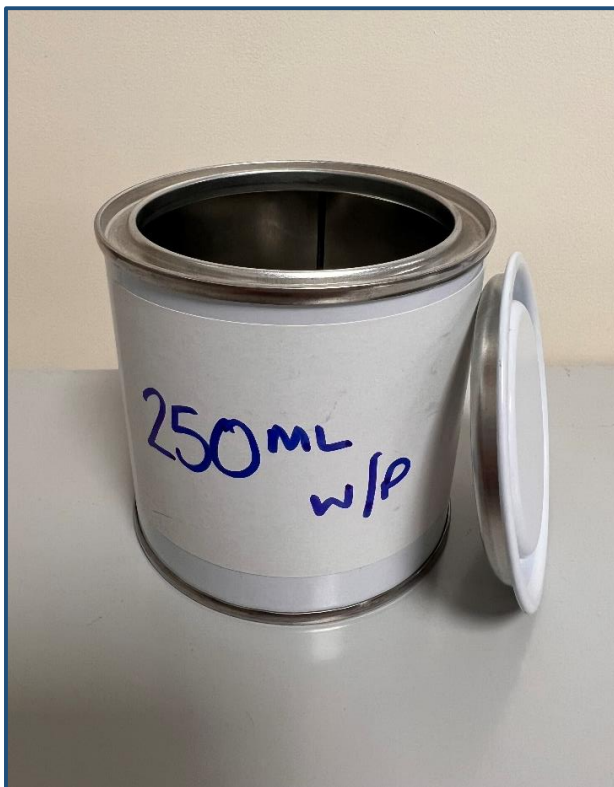

## 250ml White Lever Lid Tin with Lacquered Interior

Also available in:

- Plain/Plain
- Printed Design
- White/Lacquer
- Digitally Labelled
- Plain/Lacquer

Description: 250ml White/Plain Lever Lid Tin

Product Code (Sure-Can): 250ML-WP-LL

Thickness: 0.23mm

Body Type: 3mm Overlap

Body External: White

Body Internal: Plain

Lid Type: 74mm White/Plain ST Lids

Bottom Internal/External: Plain

Diameter: 74mm  $\pm$  0.5mm

Height: 74mm  $\pm$  1mm

Volume: 250ml

Weight: 60g (Inc lid)

### Delivery Details

Pallet Dimension: 1200 x 1000

Pallet Qty: 1,960

Cans per layer: 196 (10 layers)